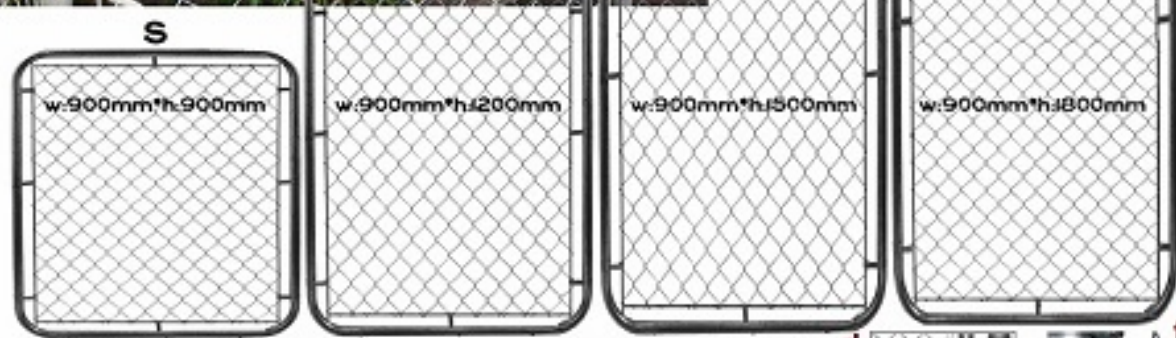

## FENCE LINE UP

All Metal Galvanized Steel.  
PIPE SIZE:31.8mm

### PRICE:

- S: 900mm.....8,500yen
- M: 1200mm.....10,000yen
- L: 1500mm.....11,500yen
- XL: 1800mm.....12,500yen

DOOR & COLOR ORDER,  
SIZE CUSTOM. OTHER O.K !!!